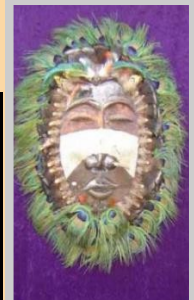

WINTER DIVA SHOW & SALE 2012

By nature women give to others with love all year long...
now it's time for you!

A new year has begun with new possibilities of beauty & comfort
to wear on your body and in your spirit!

Preview Evening Sale—January 20, 5pm–8pm
Open Sale—January 21, 10am–5pm

Light refreshments

www.kfwilsonstudios.com www.goatcrossing.com

Art for your body & soul * Jewelry, Clothing &
Sculpture uniquely "One of a Kind" just like you !

Wild Strawberry & Muddy Wheel Studio/Gallery
3703 Manchester Dr. NW, Albuquerque, NM
(corner of Manchester & Candelaria) 505-345-7671